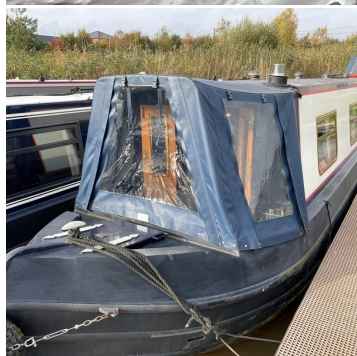

BOAT SALES

LAKELAND LEISURE ESTATES

Navigator - Semi Traditional

Price: £59,995

Key Features

Berths:	4
Length & Type:	50ft Narrowboat
Year:	2010

Description

Welcome aboard Navigator, a beautifully maintained 50ft Semi-Traditional narrowboat with a single, loving owner since its launch in 2010. Every inch of this boat reflects attentive care, with a comprehensive service log meticulously documenting each detail. The engine has been serviced approximately every 250 hours, providing peace of mind that Navigator is in peak mechanical condition. Externally, the boat is in remarkable shape, with a well-preserved, sleek finish. Step inside, and you'll be met with a pristine, almost-new interior that combines timeless charm with modern comforts – Navigator truly feels like a floating home.

The heart of Navigator is its versatile lounge, which combines comfort and functionality. The L-shaped seating arrangement provides a cosy and flexible area for dining and relaxation, equipped with both single and double-sized tables that adapt seamlessly to your needs. When evening falls, the seating easily converts into an additional double bed for guests. The lounge is warmed by a Refleks diesel stove set on a beautifully tiled hearth, creating a cosy ambiance during cooler months. A Hitachi small TV with a remote is thoughtfully included, perfect for unwinding with a movie or favorite show. Glazed double doors open to the cratch-covered well deck, which is in pristine condition and offers additional seating space to enjoy the outdoors, rain or shine.