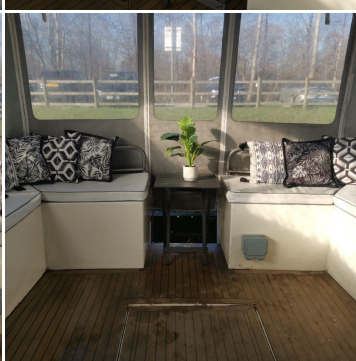

BOAT SALES

LAKELAND LEISURE ESTATES

Argy - Widebeam

Price: £89,950

Key Features

Berths:	2
Length:	60ft
Year:	2012

Description

Step aboard Argy, a meticulously designed 60ft widebeam Dutch barge replica built by Lambon in 2012. With its timeless appeal and modern amenities, Argy offers a unique blend of style and practicality, perfect for those seeking a refined life on the water. This 2-berth vessel features a thoughtful open-plan layout that creates a seamless flow from the galley to the saloon, ensuring a spacious and inviting living environment.

The galley is both functional and stylish, equipped with under-counter cupboards for ample storage, an eye-level oven for convenient cooking, and a pull-out fridge-freezer tucked neatly beneath the oven. A sleek wine cooler adds a touch of sophistication, while the sink with a drainer completes the kitchen, making it a space where meal preparation becomes a pleasure.

The saloon exudes warmth and comfort, thanks to its Reflex diesel stove, which creates a cosy ambiance. Cleverly designed sliding cupboards and shelving provide generous storage without compromising space. A wall-mounted TV bracket and a radiator make this area ideal for both relaxation and entertainment, offering a perfect spot to unwind after a day of cruising or exploring.

The master bedroom is a serene retreat, designed with both beauty and functionality in mind. Fitted wardrobes and drawers provide ample storage, while sliding cupboards offer additional space for belongings. The elegant bow doors not only enhance the room's aesthetics but also provide easy access to the deck, offering stunning views and a direct connection to the outdoors.