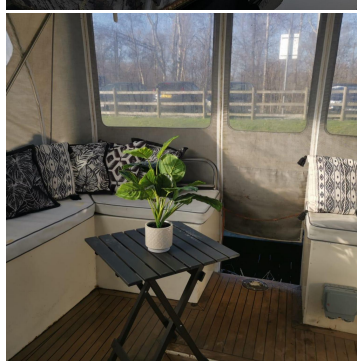

BOAT SALES

LAKELAND LEISURE ESTATES

Argy - Widebeam

Price: £89,950

Key Features

Berths:	2
Length:	60ft
Year:	2012

Description

Step aboard Argy, a meticulously designed 60ft widebeam Dutch barge replica built by Lambon in 2012. With its timeless appeal and modern amenities, Argy offers a unique blend of style and practicality, perfect for those seeking a refined life on the water. This 2-berth vessel features a thoughtful open-plan layout that creates a seamless flow from the galley to the saloon, ensuring a spacious and inviting living environment.

The galley is both functional and stylish, equipped with under-counter cupboards for ample storage, an eye-level oven for convenient cooking, and a pull-out fridge-freezer tucked neatly beneath the oven. A sleek wine cooler adds a touch of sophistication, while the sink with a drainer completes the kitchen, making it a space where meal preparation becomes a pleasure.

The saloon exudes warmth and comfort, thanks to its Reflex diesel stove, which creates a cosy ambiance. Cleverly designed sliding cupboards and shelving provide generous storage without compromising space. A wall-mounted TV bracket and a radiator make this area ideal for both relaxation and entertainment, offering a perfect spot to unwind after a day of cruising or exploring.

The master bedroom is a serene retreat, designed with both beauty and functionality in mind. Fitted wardrobes and drawers provide ample storage, while sliding cupboards offer additional space for belongings. The elegant bow doors not only enhance the room's aesthetics but also provide easy access to the deck, offering stunning views and a direct connection to the outdoors.